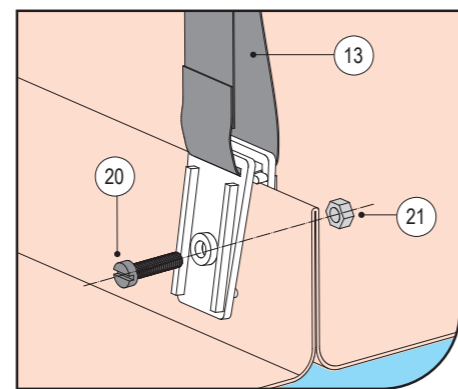

size: W420 x H297 mm

Buckle and Strap Attaching Way for Below Tubes (See Figure 8a):

8a

Buckle and Strap Attaching Way for Below Tubes (See Figure 8b):

8b

9a

9b

MADE IN CHINA