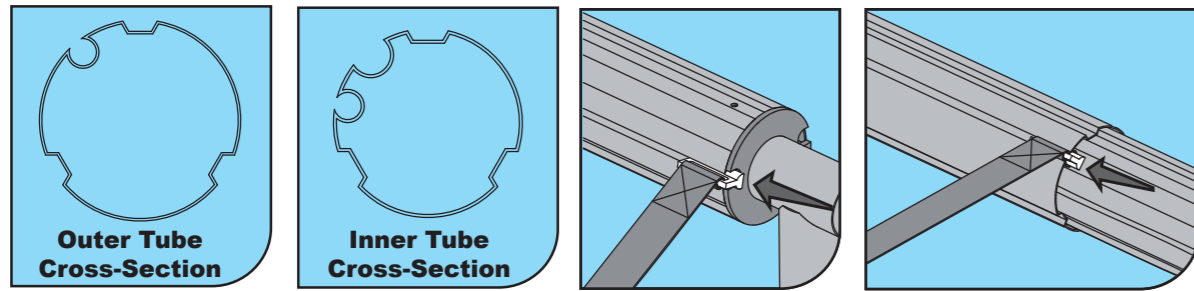

size: W420 x H297 mm

Buckle and Strap Attaching Way for Below Tubes (See Figure 8a):

8a

Buckle and Strap Attaching Way for Below Tubes (See Figure 8b):

8b

9a

9b

MADE IN CHINA