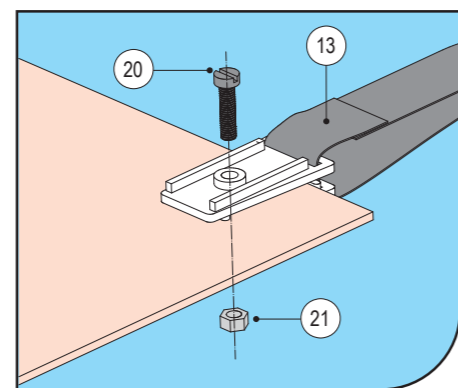

size: W420 x H297 mm

Buckle and Strap Attaching Way for Below Tubes (See Figure 8a):

8a

Buckle and Strap Attaching Way for Below Tubes (See Figure 8b):

8b

9a

9b

MADE IN CHINA

Inground Pool Cover Reel

1

Ref	Qty
1#	1
2#	1
3#	1
4#	1
5#	1
6#	1
7#	1
8#	1
9#	1
10#	2
11#	1
12#	1
13#	8
14#	1
15#	1
16#	1
17#	6
18#	6
19#	2
20#	8
21#	8
22#	1

Front

2

3

4

5