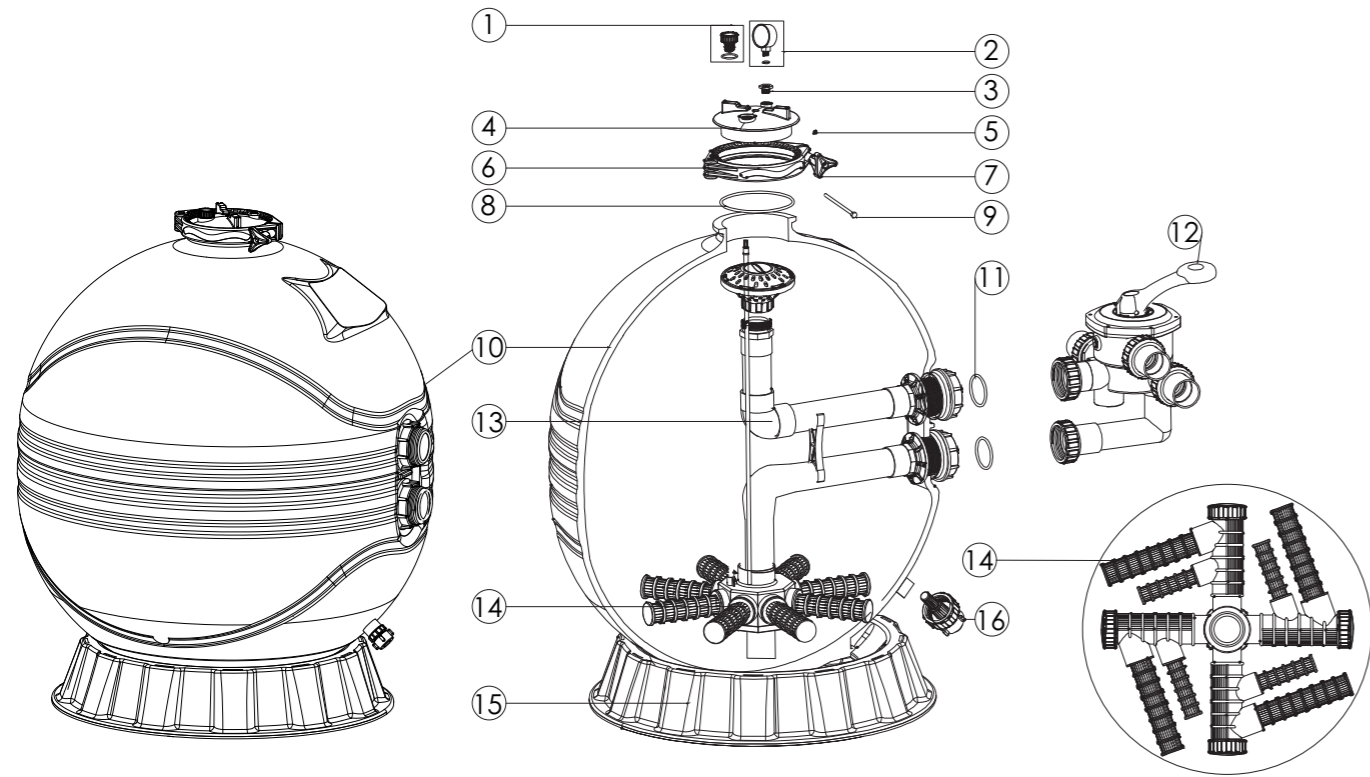

Max Series Side Mount Filter

Model: MFS17, MFS20, MFS24, MFS27A, MFS27, MFS31A, MFS31, MFS35

Max Series Side Mount Filter

Model: MFS17, MFS20, MFS24, MFS27A, MFS27, MFS31A, MFS31, MFS35

Replacement Parts

Key No.	Part No.	Description	Piece(s) Required
1	89010701	Air Release Valve with Oring	1
2	06011002	Maximum 40PSI Indication, Stainless Steel Casing	1
3	E190109	Connector for Pressure Gauge/Stopper	1
4	01201022	Lid (Transparent)	1
5	03021035	M6 Nut	1
6	89012512	Clamp Kit	1
7	01111101	Star-Shaped Nut	1
8	02010007	O-Ring	1
9	112000017	M6x125mm Screws	1
10	89012606	17" Tank Assembly	1
10	89012607	20" Tank Assembly	1
10	89012608	24" Tank Assembly	1
10	89012609	27" Tank Assembly for MFS27A	1
10	89012620	27" Tank Assembly for MFS27	1
10	89012610	31" Tank Assembly for MFS31A	1
10	89012621	31" Tank Assembly for MFS31	1
10	89012622	35" Tank Assembly	1
11	02011003	O-Ring for 1.5" adaptor	2
11	02020016	O-Ring for 2" Connector	2
12	88280811	MPV031.5" Side Mount Valve for MFS17/MFS20/MFS24/MFS27A/MFS31A	1
12	88280812	MPV04 2" Side Mount Valve for MFS27/MFS31/MFS35	1
13	89012601	The Inner Tank System for MFS17	1
13	89012602	The Inner Tank System for MFS20	1
13	89012603	The Inner Tank System for MFS24	1
13	89012604	The Inner Tank System for MFS27A	1
13	89012605	The Inner Tank System for MFS31A	1
13	89012617	The Inner Tank System for MFS27	1
13	89012618	The Inner Tank System for MFS31	1
13	89012619	The Inner Tank System for MFS35	1
14	01172007	Laterals(115mm)	8*
14	01172008	Laterals (126mm)	8*
14	01172010	Laterals (185mm)	4*
15	01111059	16-18inch Filter Base for MFS17 MFS20	1
15	01111062	21-28inch Filter Base for MFS24 MFS24B MFS27A MFS27A	1
15	01112037	31-35inch Filter Base for MFS31A MFS31 MFS35	1
16	89011601	Water Drain Set	1

Notes : MFS17/ MFS20 should have 8pcs of lateral (115mm)
 MFS24/ MFS27A/ MFS31A should have 8pcs of lateral (126mm)
 MFS27/ MFS31/ MFS35 should have 4 pcs of lateral (115mm) and 4pcs of lateral (185mm)